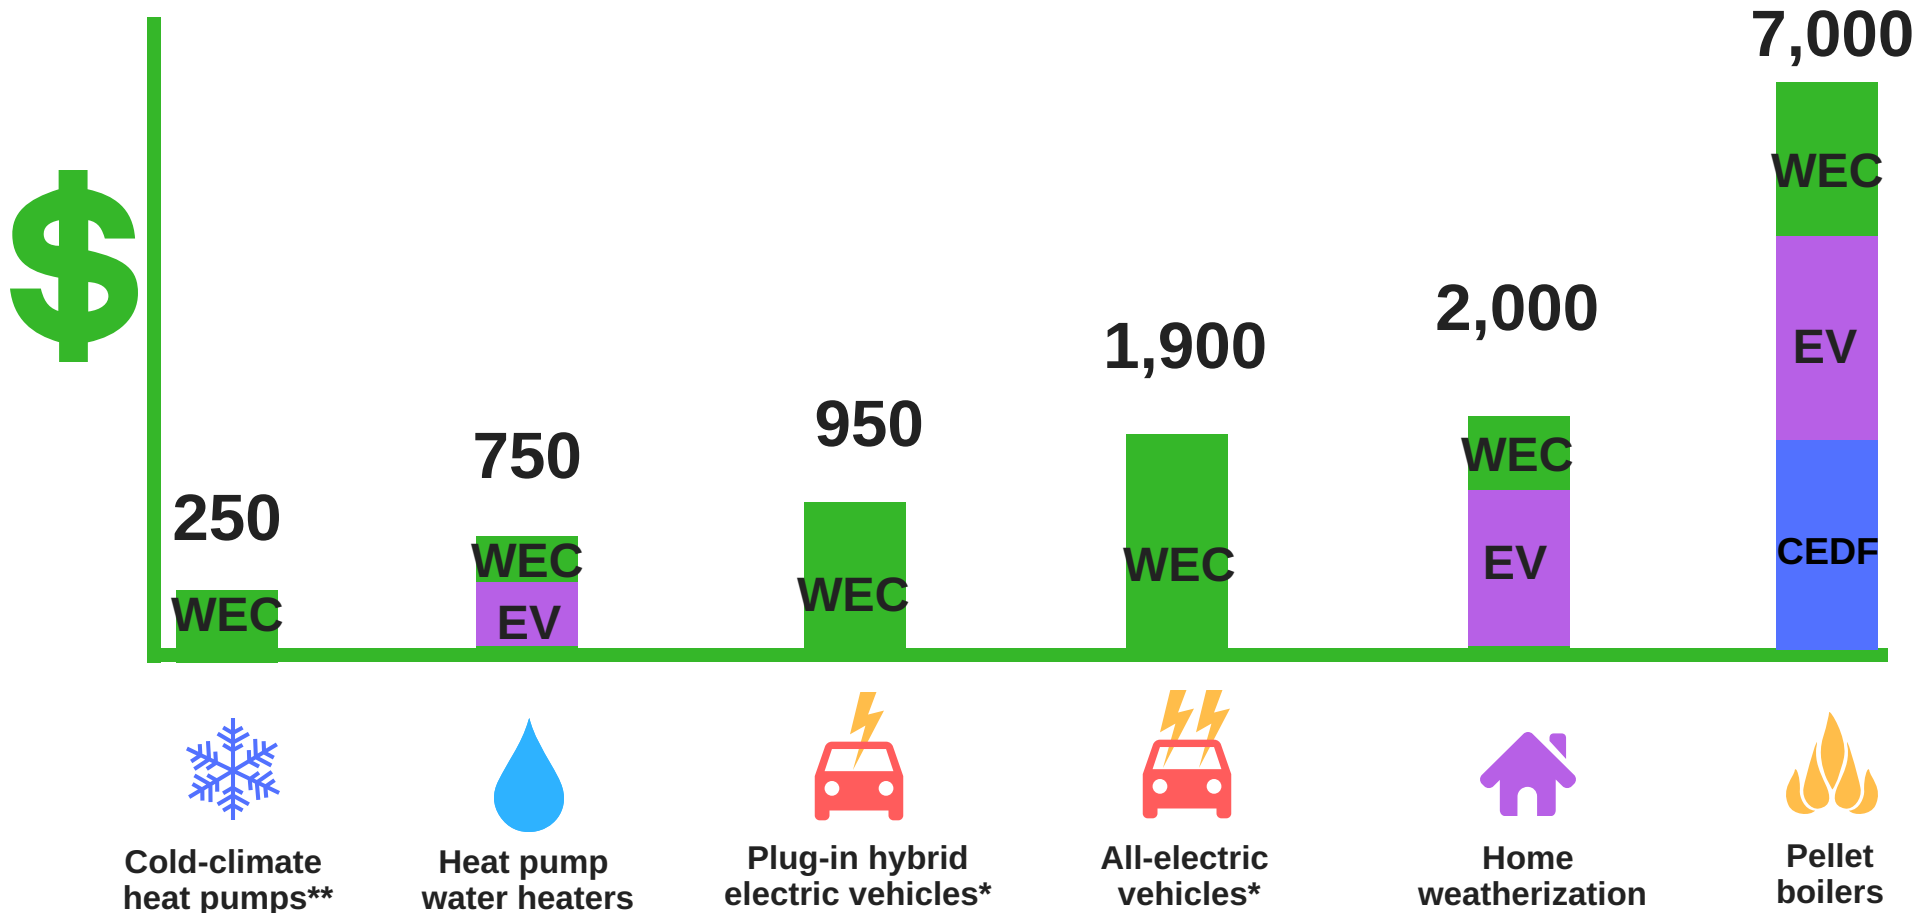

What's my incentive to Button Up in 2018?

WEC's Button Up home energy efficiency incentive program helps members afford energy-efficient home heating systems, weatherization, appliances, and new in 2018, vehicles.

EV = Efficiency Vermont; CEDF = Clean Energy Development Fund

*Plug-in hybrid and all-electric vehicle incentives are available only to members who qualify as low- or moderate-income.

**WEC cold climate heat pump incentive only available when building meets Vermont residential energy performance standard.